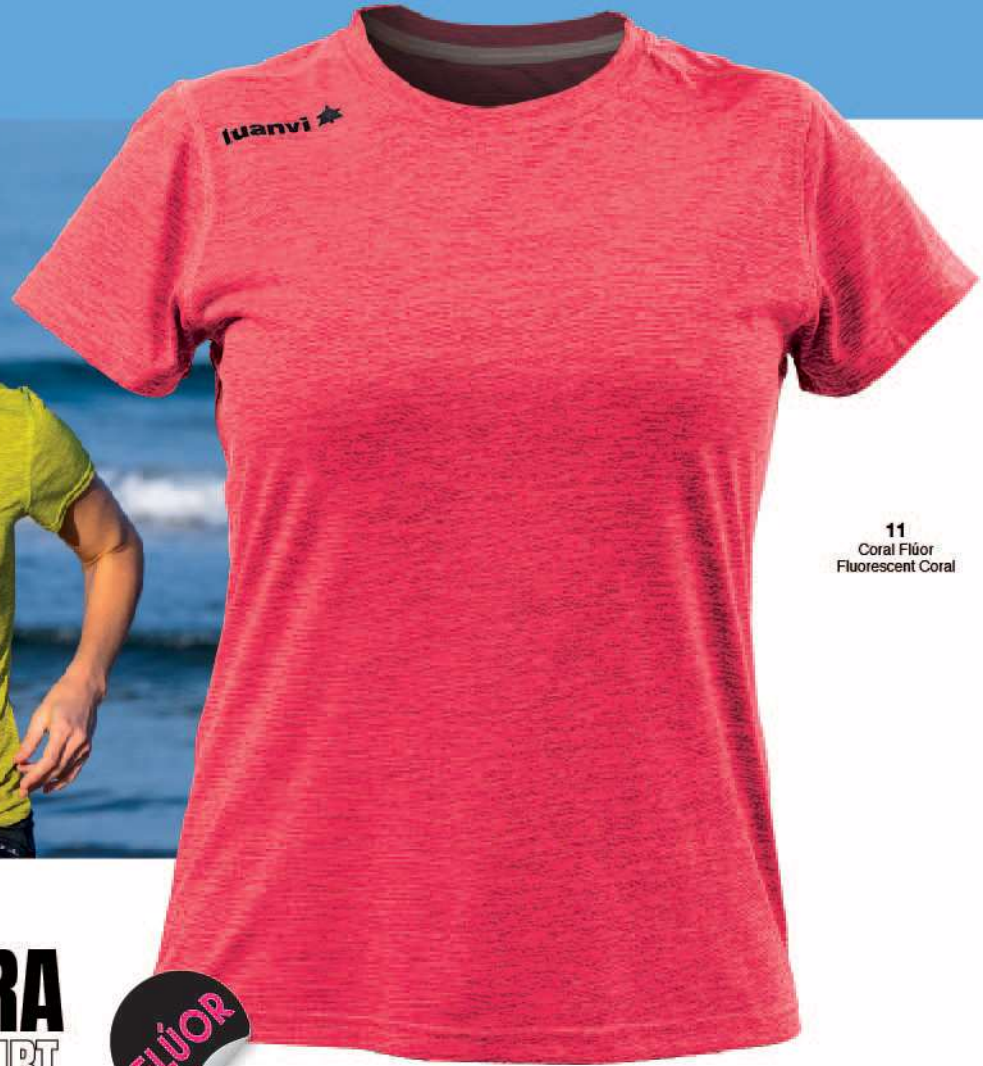

RUNNING

NOCAUT VIGORÉ SRA. 11173

XS A XL

VIGENCIA 

CAMISETAS
RUNNING
RUNNING T-SHIRT

11
Coral Flúor
Fluorescent Coral

ULTRALIGERA ULTRA LIGHT T-SHIRT

06
Naranja
Orange